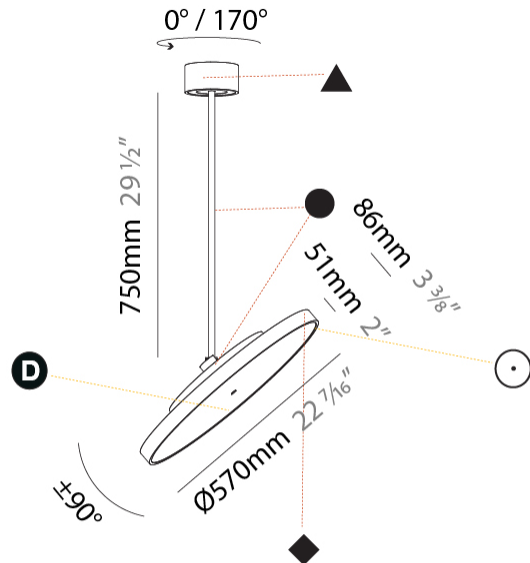

GENERAL

Series: Sign Diva Flex
Subseries: Sign Diva Flex
Brand: Prolicht
Division: Architectural
Mounting Type: Suspension
Mounting Location: Ceiling
Subcategory: Pendant

PHYSICAL

Shape: Round
Diameter (mm): 570
Diameter (in): 22 ⁷/₁₆
Height (mm): 870
Height (in): 34 ¹/₄
Light Distribution: Adjustable / Direct
Weight (kg): 2.007
Weight (lbs): 4.42
Diffuser: PMMA - Opal / Micro-Prism / Sparkling Secret / Vintage Industrial
Fixture Finish: SSR / BKV / CWI / CRY / HAB / UFT / ITA / RUA / FTG / MYG / LOD / PUS / FRO / FUP / KIA / POP / BLS / SPG / MEY / GOH / GUM / CHC / COM / ABZ / JAG / OBR / MOS / ROR
Fixture Material: Extruded Aluminum / Steel

ELECTRICAL

Lamp Type: LED (Zhaga Standard)
Input Wattage (W): 58.3
Total Output Wattage (W): 46.9
Dimming: Tri-Mode (Non-Dimming and Phase Dimming (120Vac only) and 0-10V Dimming)
Driver Included: Yes
Driver Location: Integrated
Driver Type: Constant Current - Universal
Driver Class: Class 2
Input Voltage (V): 120 - 277
Constant Current (MA): 350

LED

Color Temperature (°K): 2700 / 3000 / 3500 / 4000
Max. Delivered Lumen (lm): 4439 / 4759 / 4801 / 4899
Nominal Lumen (lm): 6199 / 6646 / 6705 / 6842
CRI: >90 CRI
Lamp Life (hrs): 50000

OPTICAL

Adjustability: Rotational 170°; Tilt 90°

RATINGS AND CERTIFICATIONS

Certified By: Certified for North American Standards
IP rating: IP20